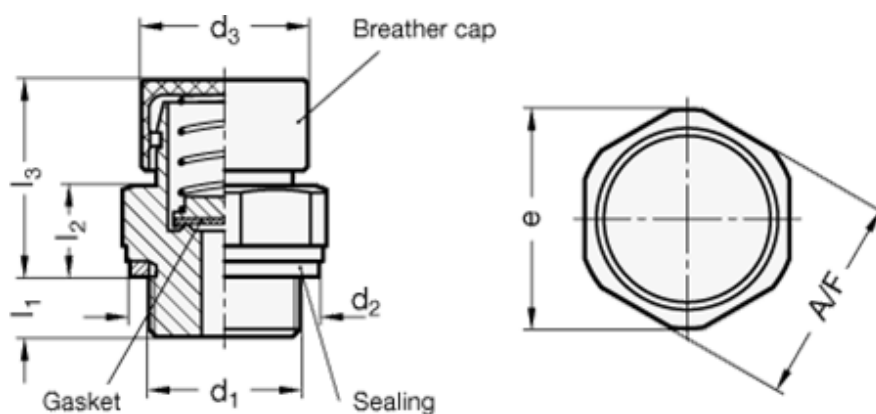

Data Sheet

Article number: 20881M1415200MSM

Description: E+G
Breather valve, - M14x1.5

Measures

A/F	= 22.5
d2	= 20
d3	= 22
e	= 23.5
l1	= 8.5
l2	= 11.5
l3	= 26.5
Thread d1	= M14x1.5