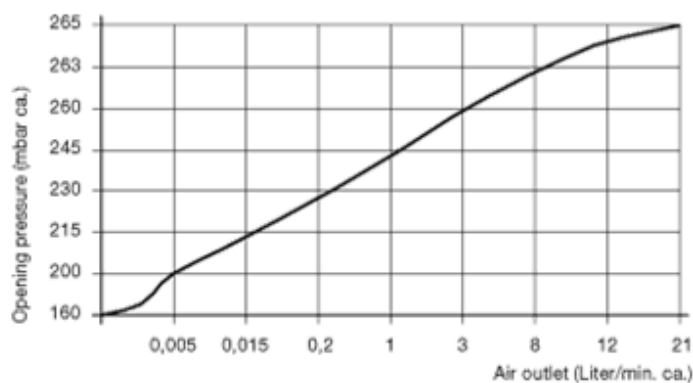

Data Sheet

Article number: 20881M1415200MSM

Description: E+G
Breather valve, - M14x1.5

Measures

A/F	= 22.5
d2	= 20
d3	= 22
e	= 23.5
l1	= 8.5
l2	= 11.5
l3	= 26.5
Thread d1	= M14x1.5